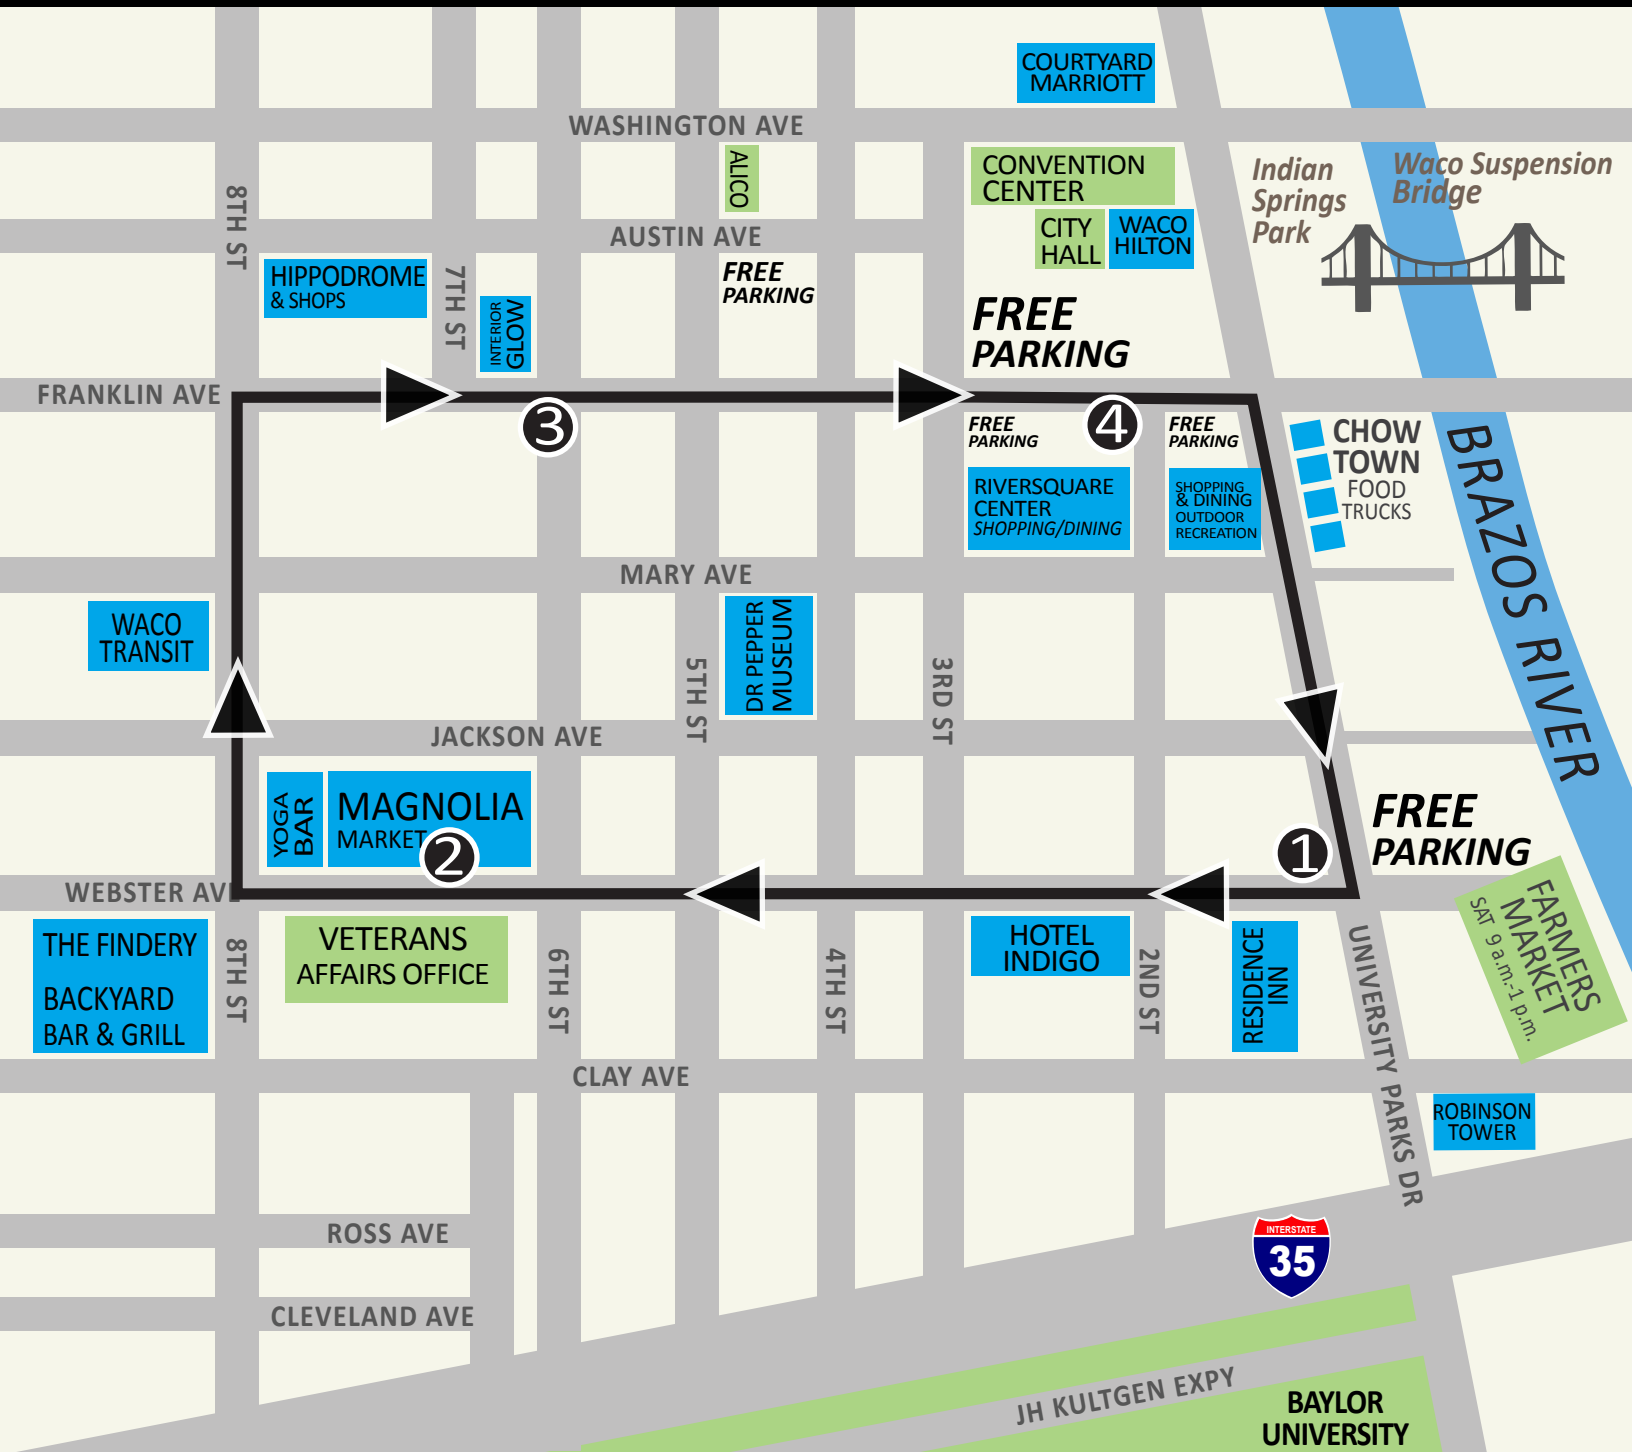

SILO DISTRICT TROLLEY

Serving & Exploring Downtown Waco

FREE PARKING & FAST ROUTE

Runs every 8-10 minutes, Monday through Saturday, from 9:00 a.m. to 6:30 p.m.

Follow the signs in Downtown Waco, to FREE parking and ride the TROLLEY for FREE and easily get to all of Waco's most popular shopping, dining and art venues in the downtown area.

TRACK THE BUS WITH: ridewaco.com