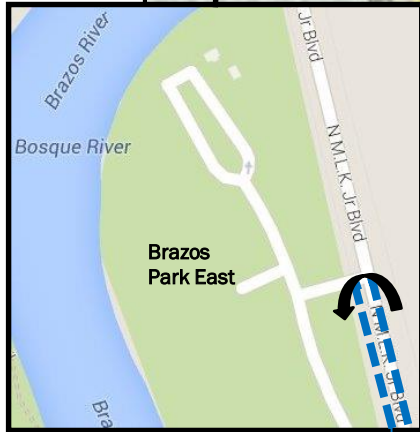

BIKE COURSE

40k Olympic

12Mi Sprint

OLYMPIC

From **Bike Out**
Left turn onto Franklin St bridge
Right turn onto MLK Blvd
Right turn onto La Salle Ave/South Loop Dr from ramp
Right turn onto University Parks Dr
Turnaround at Dutton Ave
Continue south on University Parks Dr
Olympic Course turnaround at Downsville Rd.
Continue north on University Parks Dr
Right turn onto La Salle Ave/South Loop Dr
Left turn onto MLK Blvd from ramp
Turnaround at **Brazos Park East** (see inlay above)
Continue east on MLK Blvd
Right turn onto Franklin St bridge
Return to **Bike In**
Mile markers (on map only) for Olympic

SPRINT

From **Bike Out**
Left turn onto Franklin St bridge
Right turn onto MLK Blvd
Right turn onto La Salle Ave/South Loop Dr from ramp
Right turn onto University Parks Dr
Turnaround at Dutton Ave
Continue south on University Parks Dr
Left onto La Salle Ave/South Loop Dr
Left turn onto MLK Blvd from ramp
Turnaround at **Brazos Park East** (see inlay above)
Continue east on MLK Blvd
Right turn onto Franklin St bridge
Return to **Bike In**