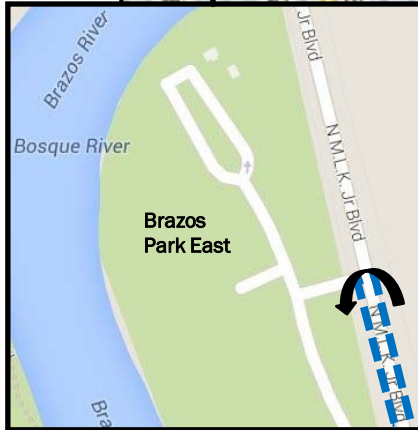

BIKE COURSE 12Mi Sprint

40k Olympic
turnaround

All U-turn

OLYMPIC
From **Bike Out**
Left turn onto Franklin St bridge
Right turn onto MLK Blvd
Right turn onto La Salle Ave/South Loop Dr from ramp
Right turn onto University Parks Dr
U-turn at Dutton Ave
Continue south on University Parks Dr
Olympic Course turnaround 1/2MI pass Estella Ln
Continue north on University Parks Dr
Right turn onto Texas 6 frontage road
Continue on frontage road through u-turn and return to University Parks Dr
Right turn onto University Parks Dr
Right turn onto La Salle Ave/South Loop Dr
Left turn onto MLK Blvd from ramp
U-turn at **Brazos Park East** (see inlay above)
Continue east on MLK Blvd
Right turn onto Franklin St bridge
Return to **Bike In**
Mile markers (on map only) for Olympic

SPRINT
From **Bike Out**
Left turn onto Franklin St bridge
Right turn onto MLK Blvd
Right turn onto La Salle Ave/South Loop Dr from ramp
Right turn onto University Parks Dr
U-turn at Dutton Ave
Continue south on University Parks Dr
New for 2016 Left onto La Salle Ave/South Loop Dr
Left turn onto MLK Blvd from ramp
U-turn at **Brazos Park East** (see inlay above)
Continue east on MLK Blvd
Right turn onto Franklin St bridge
Return to **Bike In**